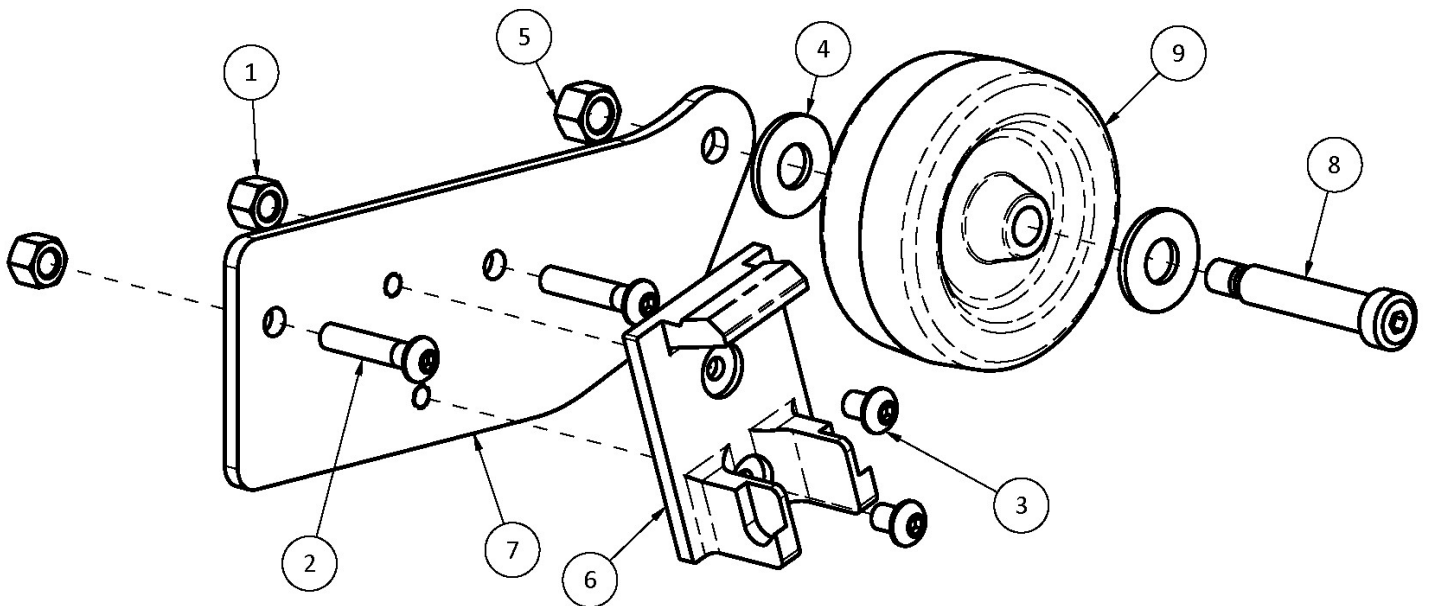

4CR00005 - SERVICE KIT - WHEEL		
ITEM	DESCRIPTION	QTY
1	3/8 TYPE A PLAIN WASHER	2
2	5/16 UNC HEX NYLOCK NUT	1
3	SHSCS-.375X1.750	1
4	WHEEL-RAMP	1

4CR00006 - SERVICE KIT - WHEEL MOUNT		
ITEM	DESCRIPTION	QTY
1	1/4 UNC HEX NYLOCK NUT	2
2	1/4 X 1 1/4 UNC SOCKET BUTTON HD CAP SCR - SS	2
3	1/4 X 3/8 UNC SOCKET BUTTON HD CAP SCR - SS	2
4	3/8 TYPE A PLAIN WASHER	2
5	5/16 UNC HEX NYLOCK NUT	1
6	KEEPER-AEROLATCH	1
7	MOUNT-WHEEL	1
8	SHSCS-.375X1.750	1
9	WHEEL-RAMP	1

4CR00013 - SERVICE KIT - WHEEL MOUNT		
ITEM	DESCRIPTION	QTY
1	1/4 UNC HEX NYLOCK NUT	2
2	1/4 X 1 1/4 UNC SOCKET BUTTON HD CAP SCR - SS	2
3	3/8 TYPE A PLAIN WASHER	2
4	5/16 UNC HEX NYLOCK NUT	1
5	MOUNT-WHEEL	1
6	SHSCS-.375X1.750	1
7	WHEEL-RAMP	1

4CR00014 - SERVICE KIT - LATCH PLATE		
ITEM	DESCRIPTION	QTY
1	1/4 X 3/8 UNC SOCKET BUTTON HD CAP SCR - SS	2
2	KEEPER-AEROLATCH	1

LINK MANUFACTURING, LTD.
 223 15TH ST. NE, SIOUX CENTER, IA 51250
 1-800-222-6283 www.linkmfg.com