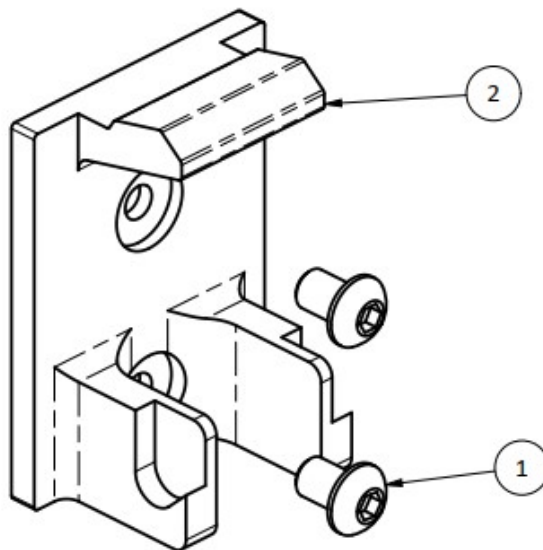

4CR00005 - SERVICE KIT - WHEEL		
ITEM	DESCRIPTION	QTY
1	3/8 TYPE A PLAIN WASHER	2
2	5/16 UNC HEX NYLOCK NUT	1
3	SHSCS-.375X1.750	1
4	WHEEL-RAMP	1

4CR00006 - SERVICE KIT - WHEEL MOUNT		
ITEM	DESCRIPTION	QTY
1	1/4 UNC HEX NYLOCK NUT	2
2	1/4 X 1 1/4 UNC SOCKET BUTTON HD CAP SCR - SS	2
3	1/4 X 3/8 UNC SOCKET BUTTON HD CAP SCR - SS	2
4	3/8 TYPE A PLAIN WASHER	2
5	5/16 UNC HEX NYLOCK NUT	1
6	KEEPER-AEROLATCH	1
7	MOUNT-WHEEL	1
8	SHSCS-.375X1.750	1
9	WHEEL-RAMP	1

4CR00013 - SERVICE KIT - WHEEL MOUNT		
ITEM	DESCRIPTION	QTY
1	1/4 UNC HEX NYLOCK NUT	2
2	1/4 X 1 1/4 UNC SOCKET BUTTON HD CAP SCR - SS	2
3	3/8 TYPE A PLAIN WASHER	2
4	5/16 UNC HEX NYLOCK NUT	1
5	MOUNT-WHEEL	1
6	SHSCS-.375X1.750	1
7	WHEEL-RAMP	1

4CR00014 - SERVICE KIT - LATCH PLATE		
ITEM	DESCRIPTION	QTY
1	1/4 X 3/8 UNC SOCKET BUTTON HD CAP SCR - SS	2
2	KEEPER-AEROLATCH	1

LINK MANUFACTURING, LTD.
 223 15TH ST. NE, SIOUX CENTER, IA 51250
 1-800-222-6283 www.linkmfg.com