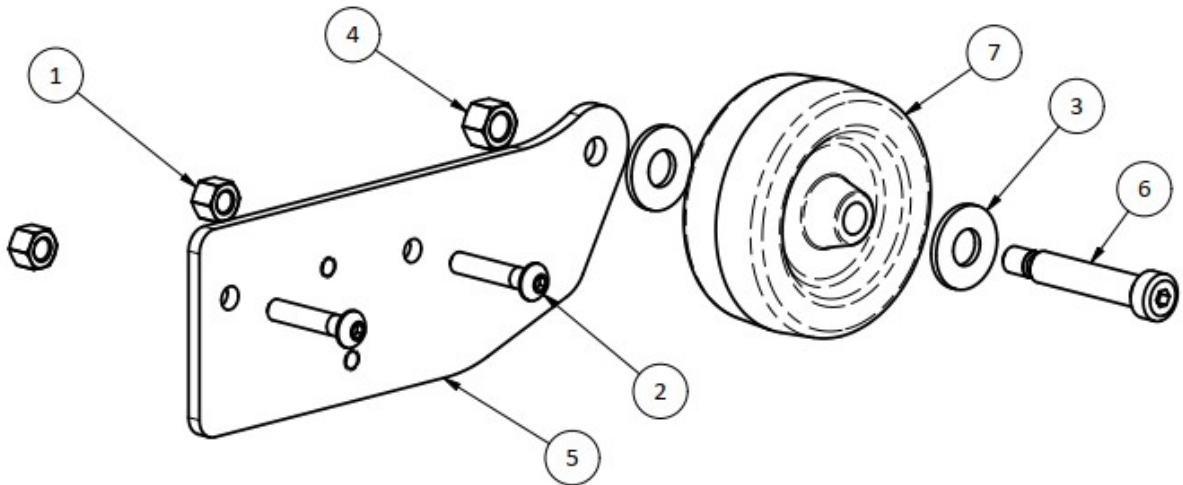

4CR00005 - SERVICE KIT - WHEEL		
ITEM	DESCRIPTION	QTY
1	3/8 TYPE A PLAIN WASHER	2
2	5/16 UNC HEX NYLOCK NUT	1
3	SHSCS-.375X1.750	1
4	WHEEL-RAMP	1

4CR00006 - SERVICE KIT - WHEEL MOUNT		
ITEM	DESCRIPTION	QTY
1	1/4 UNC HEX NYLOCK NUT	2
2	1/4 X 1 1/4 UNC SOCKET BUTTON HD CAP SCR - SS	2
3	1/4 X 3/8 UNC SOCKET BUTTON HD CAP SCR - SS	2
4	3/8 TYPE A PLAIN WASHER	2
5	5/16 UNC HEX NYLOCK NUT	1
6	KEEPER-AEROLATCH	1
7	MOUNT-WHEEL	1
8	SHSCS-.375X1.750	1
9	WHEEL-RAMP	1

4CR00013 - SERVICE KIT - WHEEL MOUNT		
ITEM	DESCRIPTION	QTY
1	1/4 UNC HEX NYLOCK NUT	2
2	1/4 X 1 1/4 UNC SOCKET BUTTON HD CAP SCR - SS	2
3	3/8 TYPE A PLAIN WASHER	2
4	5/16 UNC HEX NYLOCK NUT	1
5	MOUNT-WHEEL	1
6	SHSCS-.375X1.750	1
7	WHEEL-RAMP	1

4CR00014 - SERVICE KIT - LATCH PLATE		
ITEM	DESCRIPTION	QTY
1	1/4 X 3/8 UNC SOCKET BUTTON HD CAP SCR - SS	2
2	KEEPER-AEROLATCH	1

LINK MANUFACTURING, LTD.
 223 15TH ST. NE, SIOUX CENTER, IA 51250
 1-800-222-6283 www.linkmfg.com