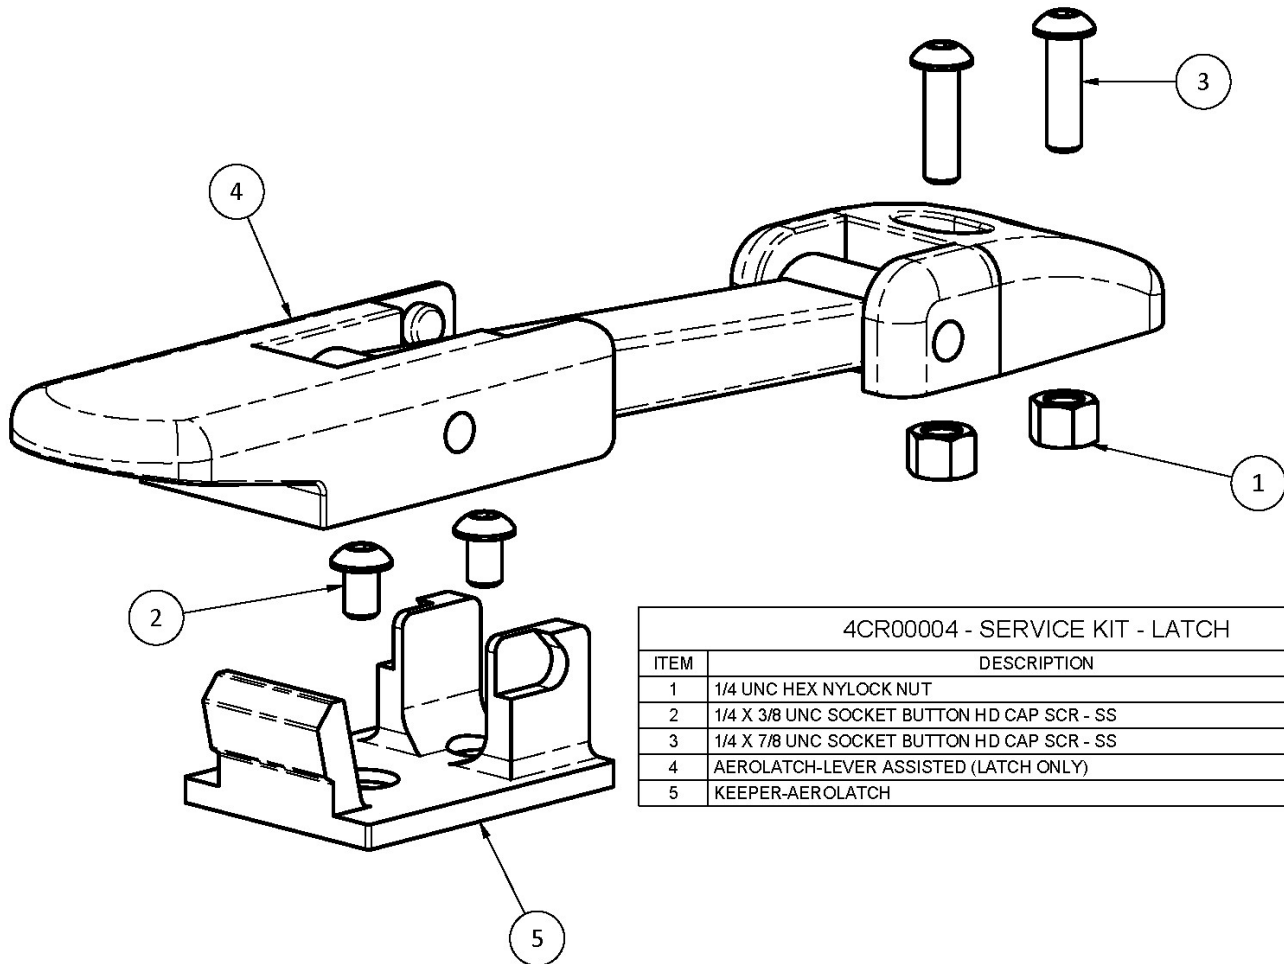

4CR00000 - SERVICE KIT - 100LBS PULL SPRING		
ITEM	DESCRIPTION	QTY
1	SPRING-GAS, TENSION 100LBS	1

4CR00001 - SERVICE KIT - 150LBS PULL SPRING		
ITEM	DESCRIPTION	QTY
1	SPRING-GAS, TENSION 150LBS	1

4CR00003 - SERVICE KIT - 60LBS PULL SPRING		
ITEM	DESCRIPTION	QTY
1	SPRING-GAS, TENSION 60LBS	1

4CR00004 - SERVICE KIT - LATCH		
ITEM	DESCRIPTION	QTY
1	1/4 UNC HEX NYLOCK NUT	2
2	1/4 X 3/8 UNC SOCKET BUTTON HD CAP SCR - SS	2
3	1/4 X 7/8 UNC SOCKET BUTTON HD CAP SCR - SS	2
4	AEROLATCH-LEVER ASSISTED (LATCH ONLY)	1
5	KEEPER-AEROLATCH	1