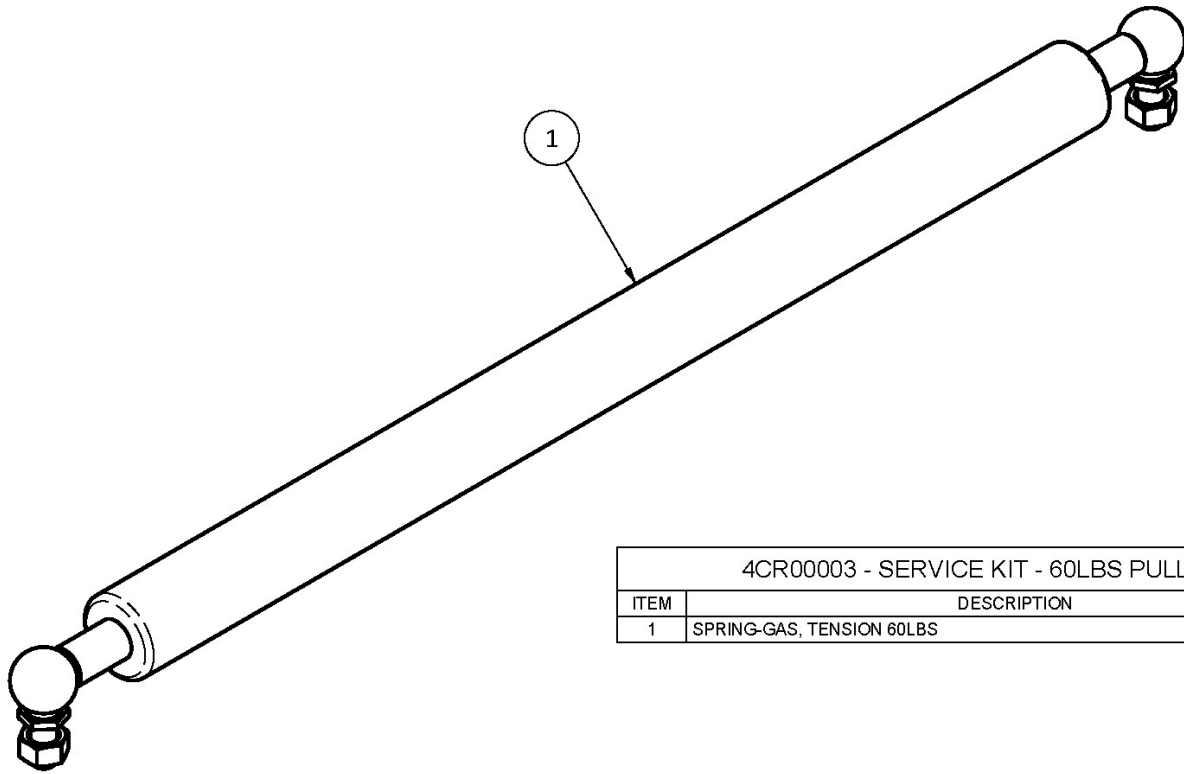

4CR00000 - SERVICE KIT - 100LBS PULL SPRING		
ITEM	DESCRIPTION	QTY
1	SPRING-GAS, TENSION 100LBS	1

4CR00001 - SERVICE KIT - 150LBS PULL SPRING		
ITEM	DESCRIPTION	QTY
1	SPRING-GAS, TENSION 150LBS	1

4CR00003 - SERVICE KIT - 60LBS PULL SPRING		
ITEM	DESCRIPTION	QTY
1	SPRING-GAS, TENSION 60LBS	1

4CR00004 - SERVICE KIT - LATCH		
ITEM	DESCRIPTION	QTY
1	1/4 UNC HEX NYLOCK NUT	2
2	1/4 X 3/8 UNC SOCKET BUTTON HD CAP SCR - SS	2
3	1/4 X 7/8 UNC SOCKET BUTTON HD CAP SCR - SS	2
4	AEROLATCH-LEVER ASSISTED (LATCH ONLY)	1
5	KEEPER-AEROLATCH	1