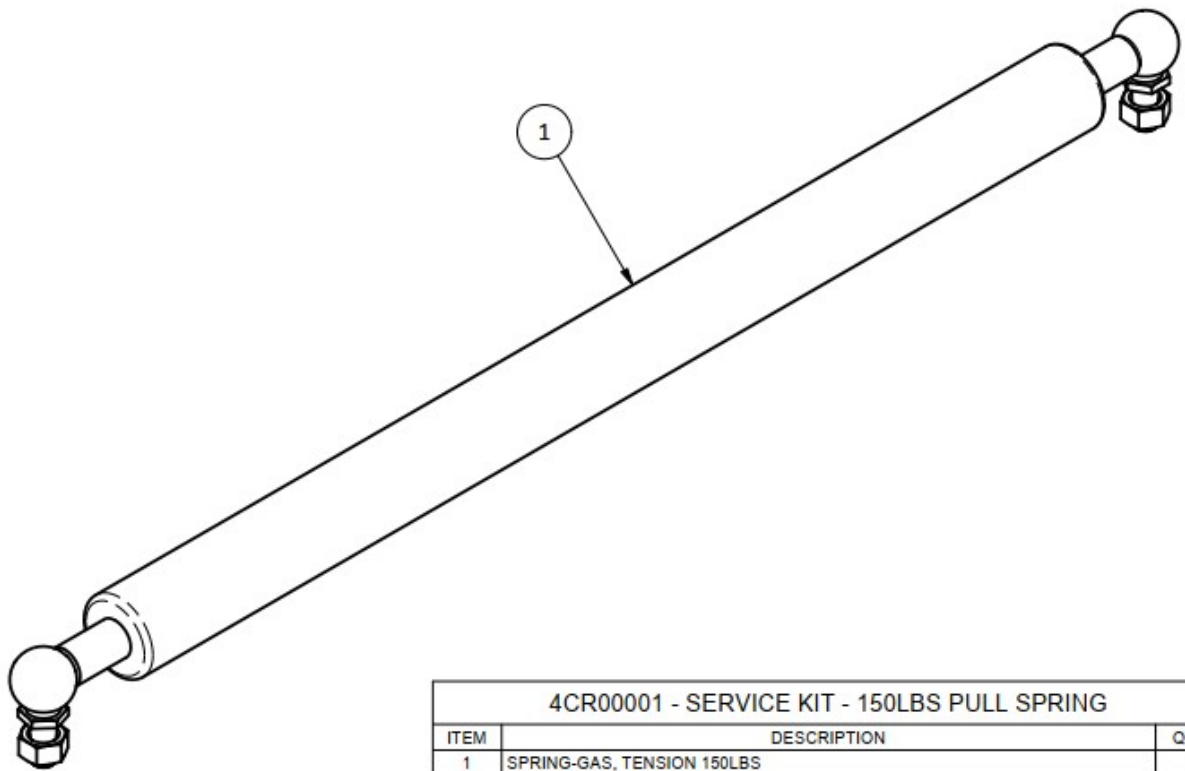

4CR00000 - SERVICE KIT - 100LBS PULL SPRING		
ITEM	DESCRIPTION	QTY
1	SPRING-GAS, TENSION 100LBS	1

4CR00001 - SERVICE KIT - 150LBS PULL SPRING		
ITEM	DESCRIPTION	QTY
1	SPRING-GAS, TENSION 150LBS	1

4CR00003 - SERVICE KIT - 60LBS PULL SPRING		
ITEM	DESCRIPTION	QTY
1	SPRING-GAS, TENSION 60LBS	1

4CR00004 - SERVICE KIT - LATCH		
ITEM	DESCRIPTION	QTY
1	1/4 UNC HEX NYLOCK NUT	2
2	1/4 X 3/8 UNC SOCKET BUTTON HD CAP SCR - SS	2
3	1/4 X 7/8 UNC SOCKET BUTTON HD CAP SCR - SS	2
4	AEROLATCH-LEVER ASSISTED (LATCH ONLY)	1
5	KEEPER-AEROLATCH	1